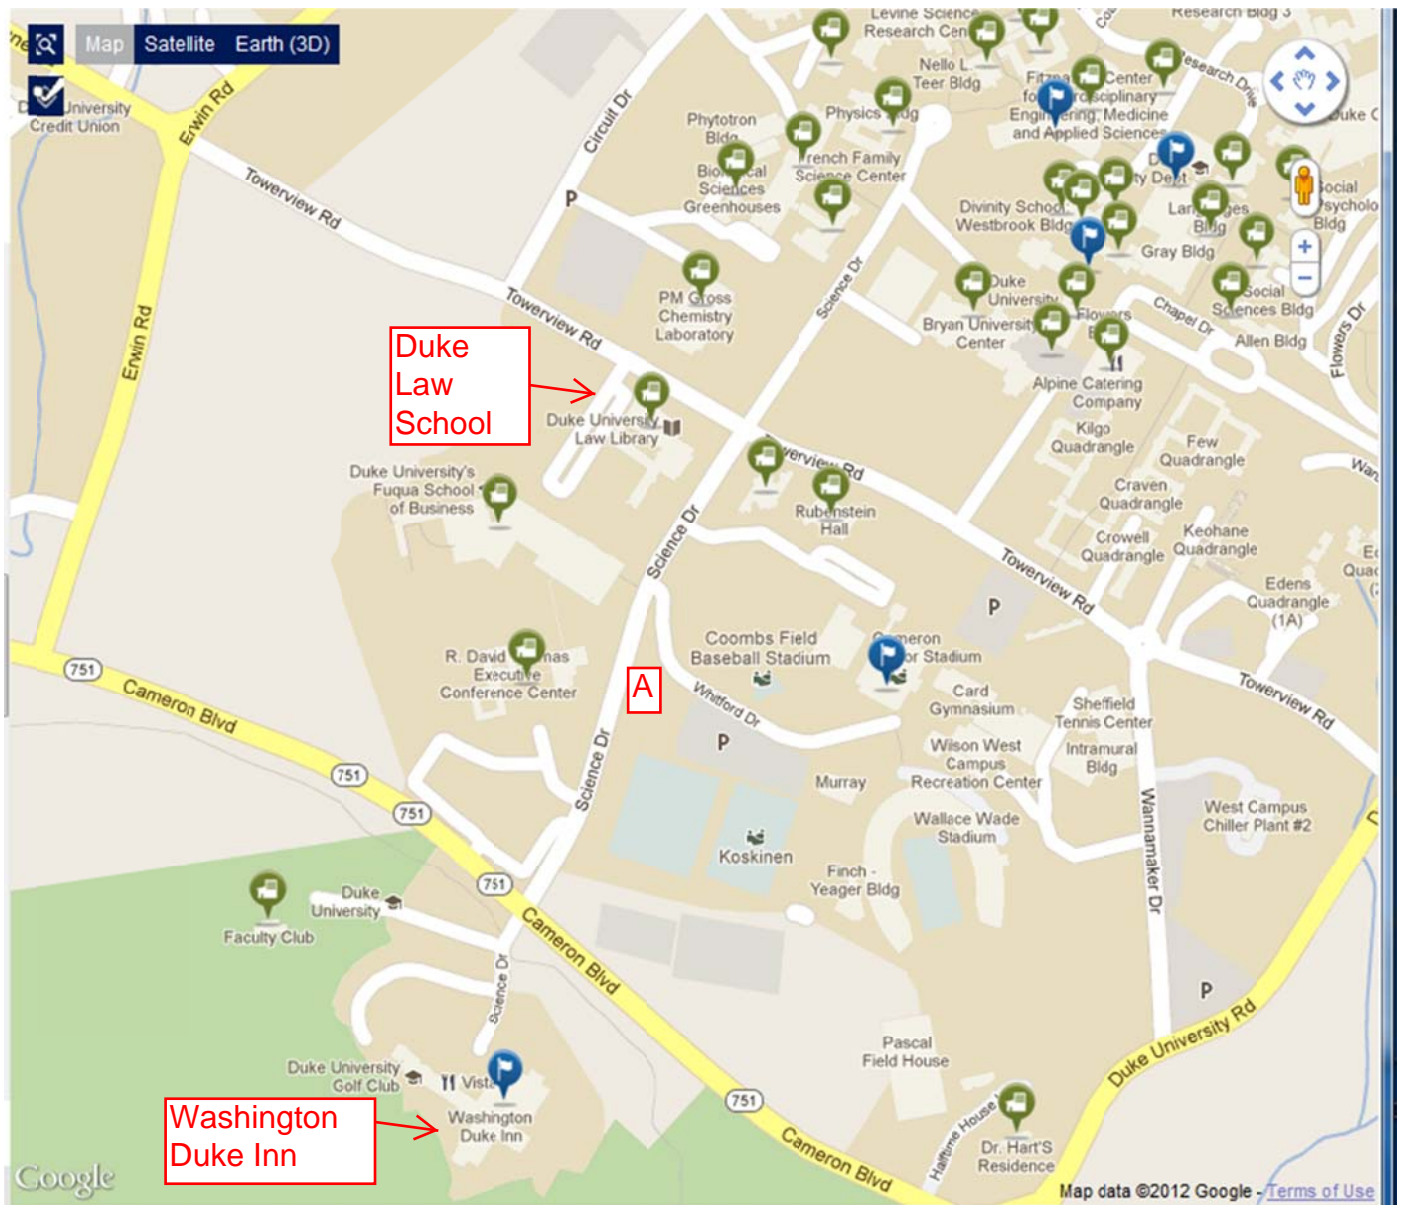

Duke Campus Map including Washington Duke Inn and the Law School

"A" indicates location of the Visitor Parking Lot